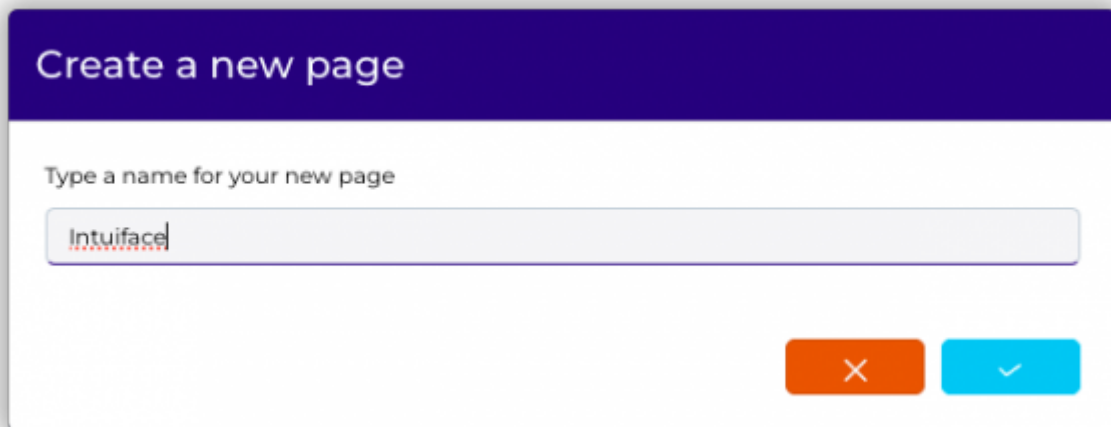

Add the intuiface application to zebrix:

Intuiface is a third-party application that allows you to create presentations or mini wysiwig sites (without code) using the tactile capacity of screens. You create your content on the intuiface application outside zebrix and integrate the link obtained at the end of the design process into a zebrix page.

An intuiface link is required: <https://web.intuiface.com/intuiface-overview> (example of a link that can be used)

Click on the page tab :

Then press + New :

Then choose the type of page you want to create (new blank page) :

Then choose the name of your page :

Congratulations, you've just created a new page.

Now you need to add a zone that will contain your intuitive page. To do this, first add a zone to your page.

Click on the + button in the zone box on the right of your screen .:

Translated with DeepL.com (free version)

We also need to define the size of the web zone. To use the intuiface application, we recommend using the entire page, as our target screen has a resolution of 1920px X 1080px in landscape, so we'll give these values to the zone.