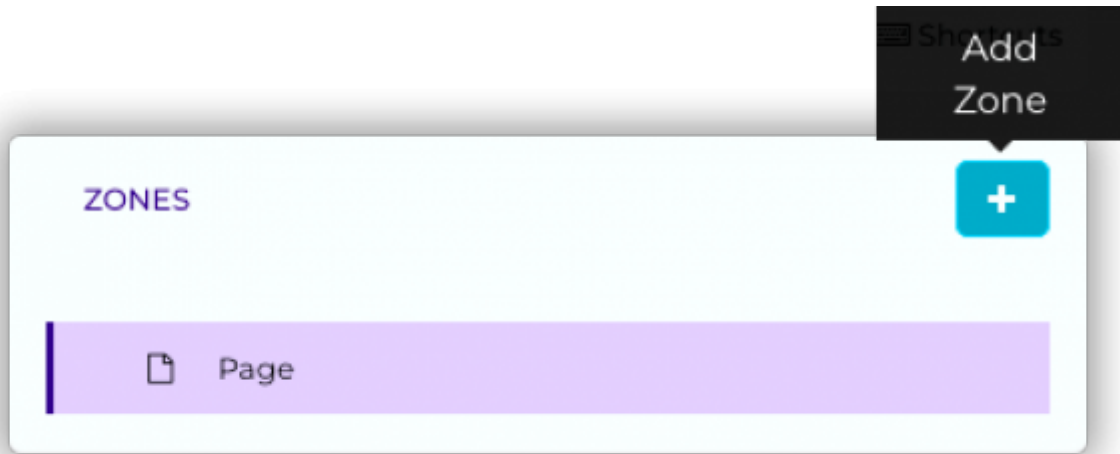

Add the intuiface application to zebrix:

Intuiface is a third-party application that allows you to create presentations or mini wysiwig sites (without code) using the tactile capacity of screens. You create your content on the intuiface application outside zebrix and integrate the link obtained at the end of the design process into a zebrix page.

An intuiface link is required: <https://web.intuiface.com/intuiface-overview> (example of a link that can be used)

Click on the page tab :

Then press + New :

Then choose the type of page you want to create (new blank page) :

Then choose the name of your page :

Congratulations, you've just created a new page.

Now you need to add a zone that will contain your intuitive page. To do this, first add a zone to your page.

Click on the + button in the zone box on the right of your screen .:

Translated with DeepL.com (free version)

We also need to define the size of the web zone. To use the intuiface application, we recommend using the entire page, as our target screen has a resolution of 1920px X 1080px in landscape, so we'll give these values to the zone.