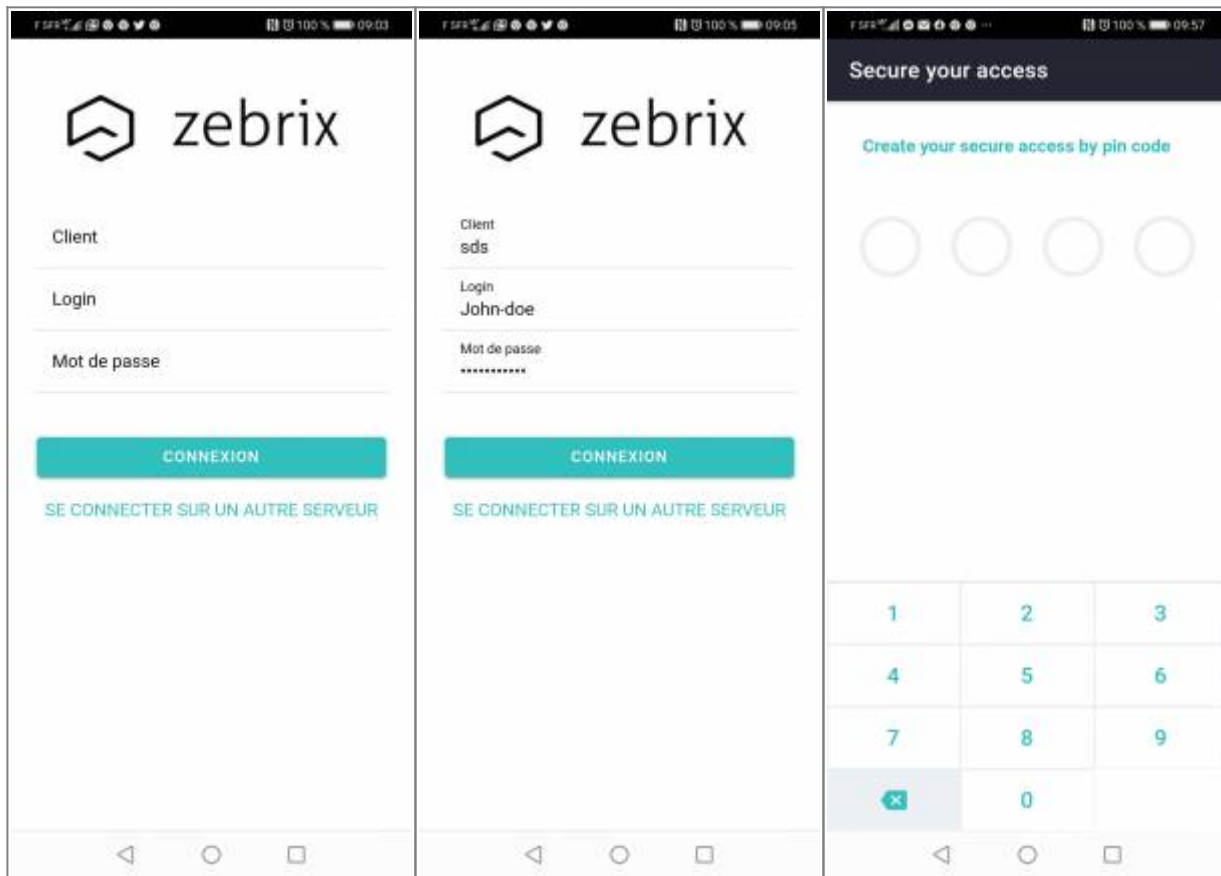

zebrix mobile

What is zebrix mobile

zebrix mobile is a web application for iOS (iPhone / iPad) and Android that lets you control the content on your screens like a remote control.

You can find zebrix mobile in Apple's [AppStore](#) or in the [Google Play](#) store.

Video

How to install zebrix mobile on your Android platform

- Go to the Play store
- In the search bar, type “Zebrix”.
- The 1st application should be “Zebrix mobile - Digital signage CMS”, select it.
- All you have to do is press install.

How to install zebrix mobile on your IOS platform

- Go to the App Store
- In the search bar, type “Zebrix mobile”.
- The application appears, you just have to press on the cloud to download the application
- After downloading, press “open”.

Application overview

Homepage

When you launch the application, you'll be taken directly to a login interface. ^Enter your username and password like this: ^In order to secure your mobile access, when you log in for the first time, you'll need to create a 4-digit PIN code, which you'll need to validate each time you log in^.