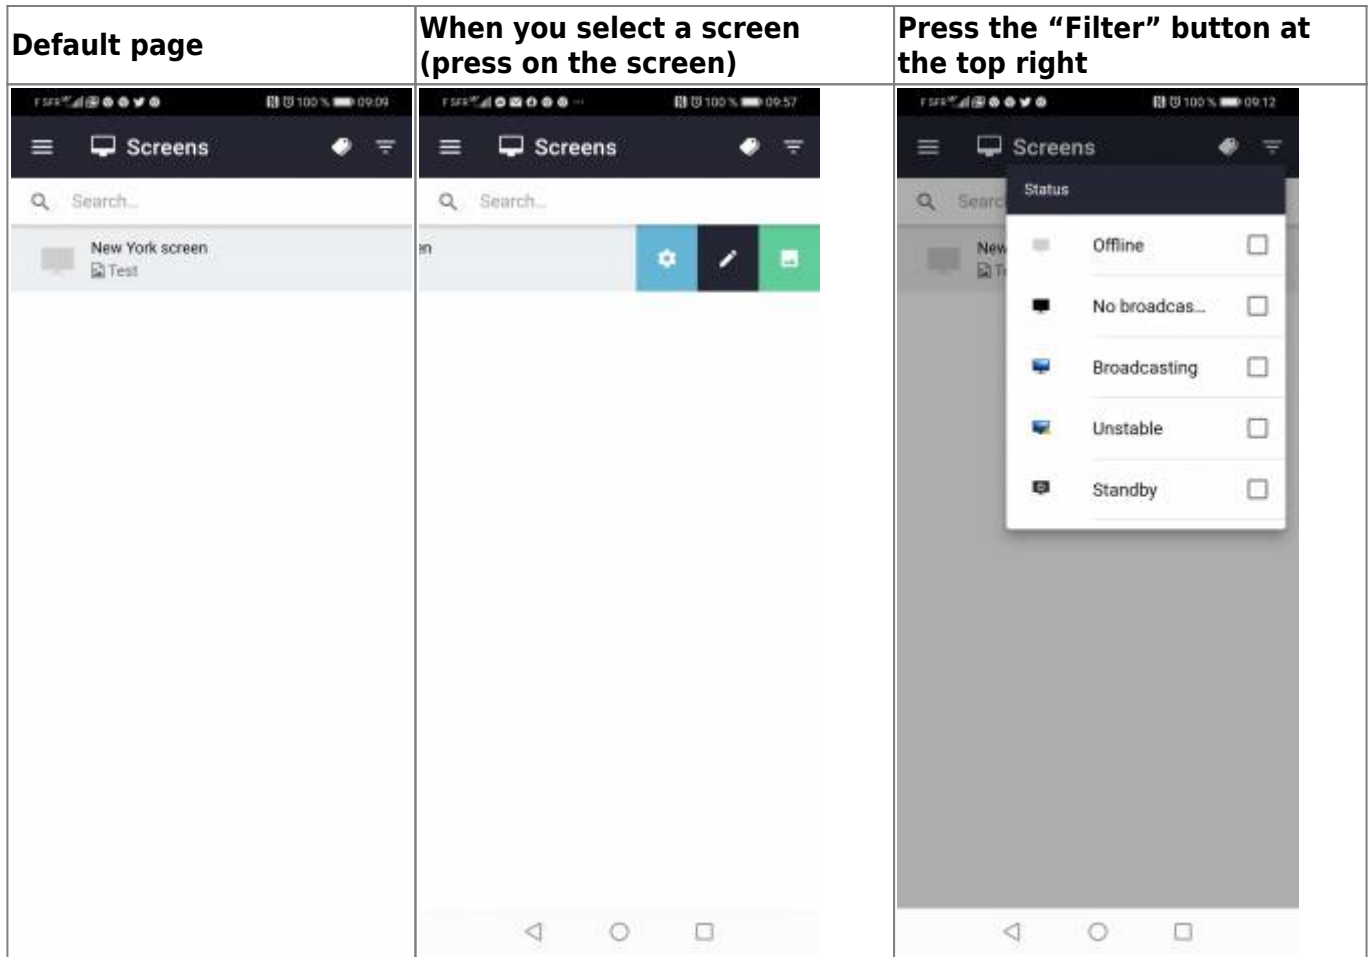

How to install zebrix mobile on your IOS platform

- Go to the App Store
- In the search bar, type “Zebrix mobile”.
- The application appears, you just have to press on the cloud to download the application
- After downloading, press “open”.

Application overview

Homepage

When you launch the application, you'll be taken directly to a login interface. ^Enter your username and password like this: ^In order to secure your mobile access, when you log in for the first time, you'll need to create a 4-digit PIN code, which you'll need to validate each time you log in^.

You can navigate between the different sections by pressing the button at the top left of the application.

Screens section

- Once you've logged in, you'll be taken directly to the “Screens” section, where you can manage your screens in the same way as on the classic web interface.

"Media" section

- This section allows you to add your own images and videos to your Zebrix account directly from your mobile phone.

"Pages" section

- This section allows you to modify your existing pages or create a new page.