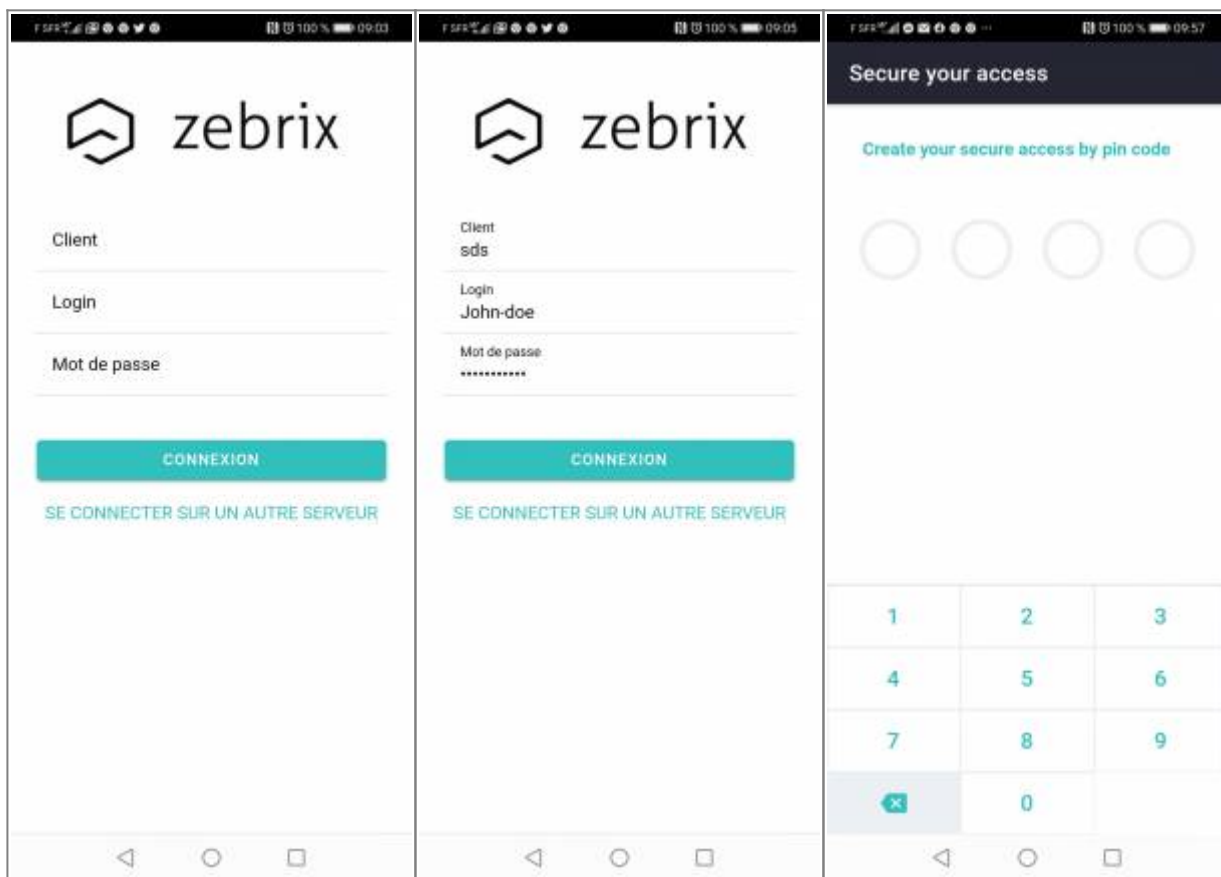

zebrix mobile

What is zebrix mobile

zebrix mobile is a web application for iOS (iPhone / iPad) and Android that lets you control the content on your screens like a remote control.

You can find zebrix mobile in Apple's [AppStore](#) or in the [Google Play](#) store.

Video

How to install zebrix mobile on your Android platform

- Go to the Play store
- In the search bar, type “Zebrix”.
- The 1st application should be “Zebrix mobile - Digital signage CMS”, select it.
- All you have to do is press install.

How to install zebrix mobile on your IOS platform

- Go to the App Store
- In the search bar, type “Zebrix mobile”.
- The application appears, you just have to press on the cloud to download the application
- After downloading, press “open”.

Application overview

Homepage

When you launch the application, you'll be taken directly to a login interface. ^Enter your username and password like this: ^In order to secure your mobile access, when you log in for the first time, you'll need to create a 4-digit PIN code, which you'll need to validate each time you log in^.