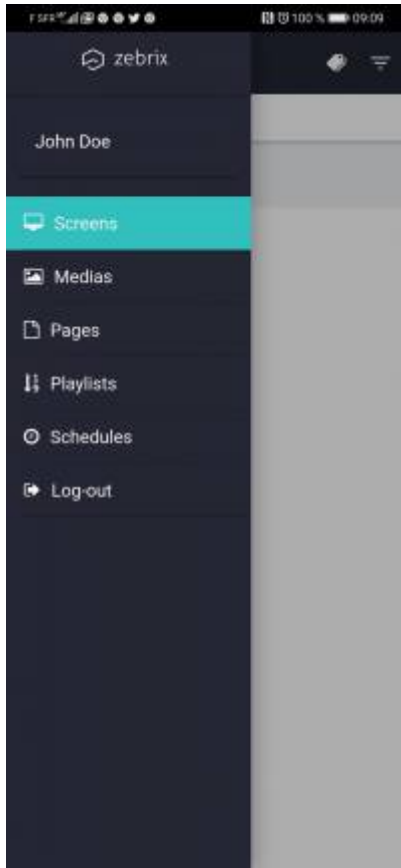

Video

How to install zebrix mobile on your Android platform

- Go to the Play store
- In the search bar, type “Zebrix”.
- The 1st application should be “Zebrix mobile - Digital signage CMS”, select it.
- All you have to do is press install.

How to install zebrix mobile on your IOS platform

- Go to the App Store
- In the search bar, type “Zebrix mobile”.
- The application appears, you just have to press on the cloud to download the application
- After downloading, press “open”.

Application overview

Homepage

When you launch the application, you'll be taken directly to a login interface. ^Enter your username and password like this: ^In order to secure your mobile access, when you log in for the first time, you'll need to create a 4-digit PIN code, which you'll need to validate each time you log in^.

You can navigate between the different sections by pressing the button at the top left of the application.

Screens section

- Once you've logged in, you'll be taken directly to the “Screens” section, where you can manage your screens in the same way as on the classic web interface.