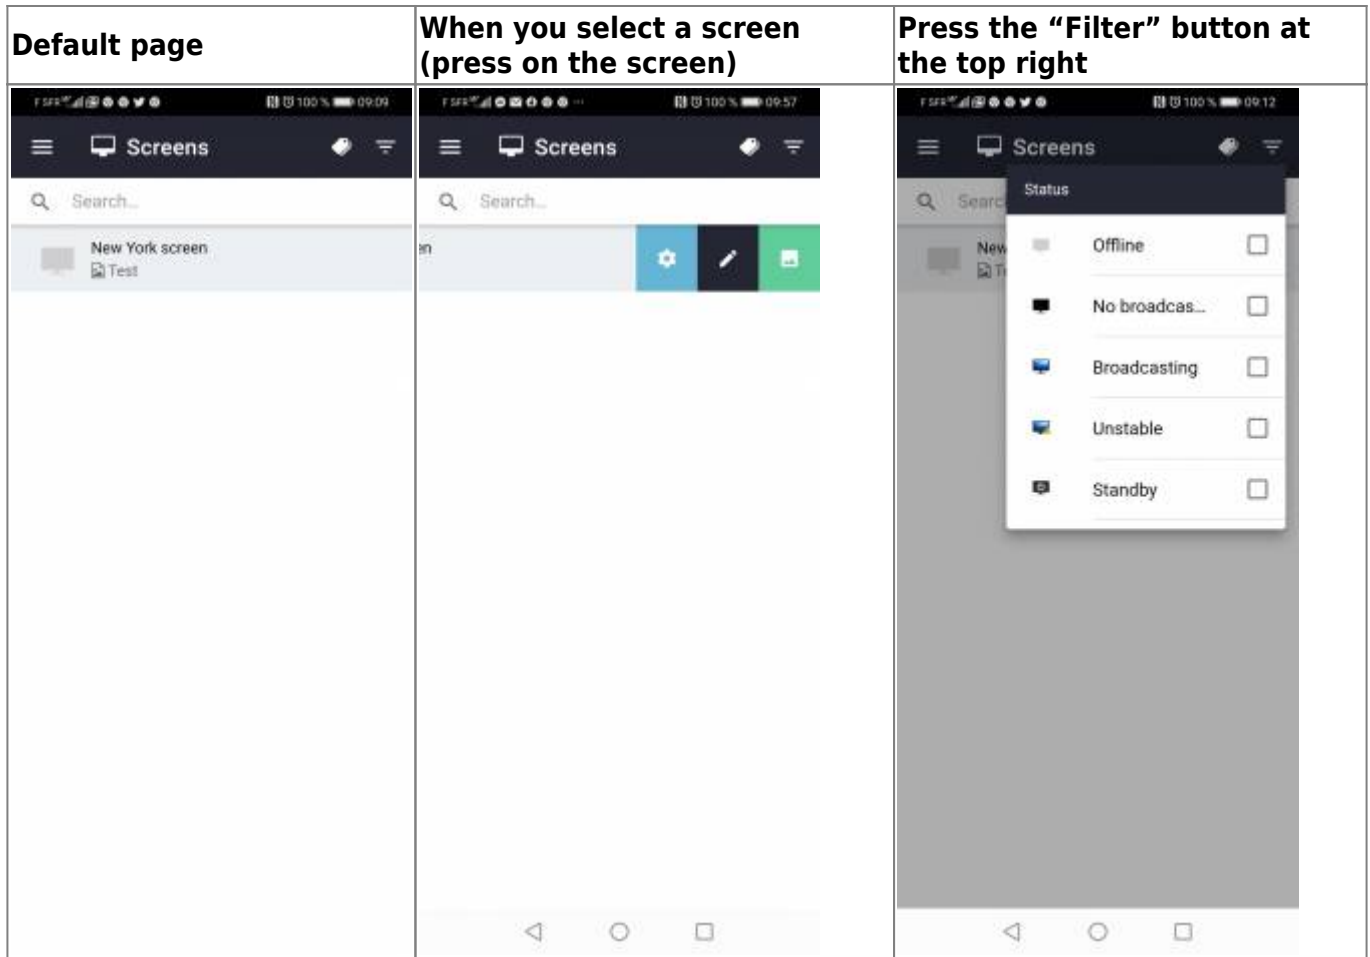

How to install zebrix mobile on your IOS platform

- Go to the App Store
- In the search bar, type “Zebrix mobile”.
- The application appears, you just have to press on the cloud to download the application
- After downloading, press “open”.

Application overview

Homepage

When you launch the application, you'll be taken directly to a login interface. ^Enter your username and password like this: ^In order to secure your mobile access, when you log in for the first time, you'll need to create a 4-digit PIN code, which you'll need to validate each time you log in^.

You can navigate between the different sections by pressing the button at the top left of the application.

Screens section

- Once you've logged in, you'll be taken directly to the "Screens" section, where you can manage your screens in the same way as on the classic web interface.

"Media" section

- This section allows you to add your own images and videos to your Zebrix account directly from your mobile phone.

"Pages" section

- This section allows you to modify your existing pages or create a new page.