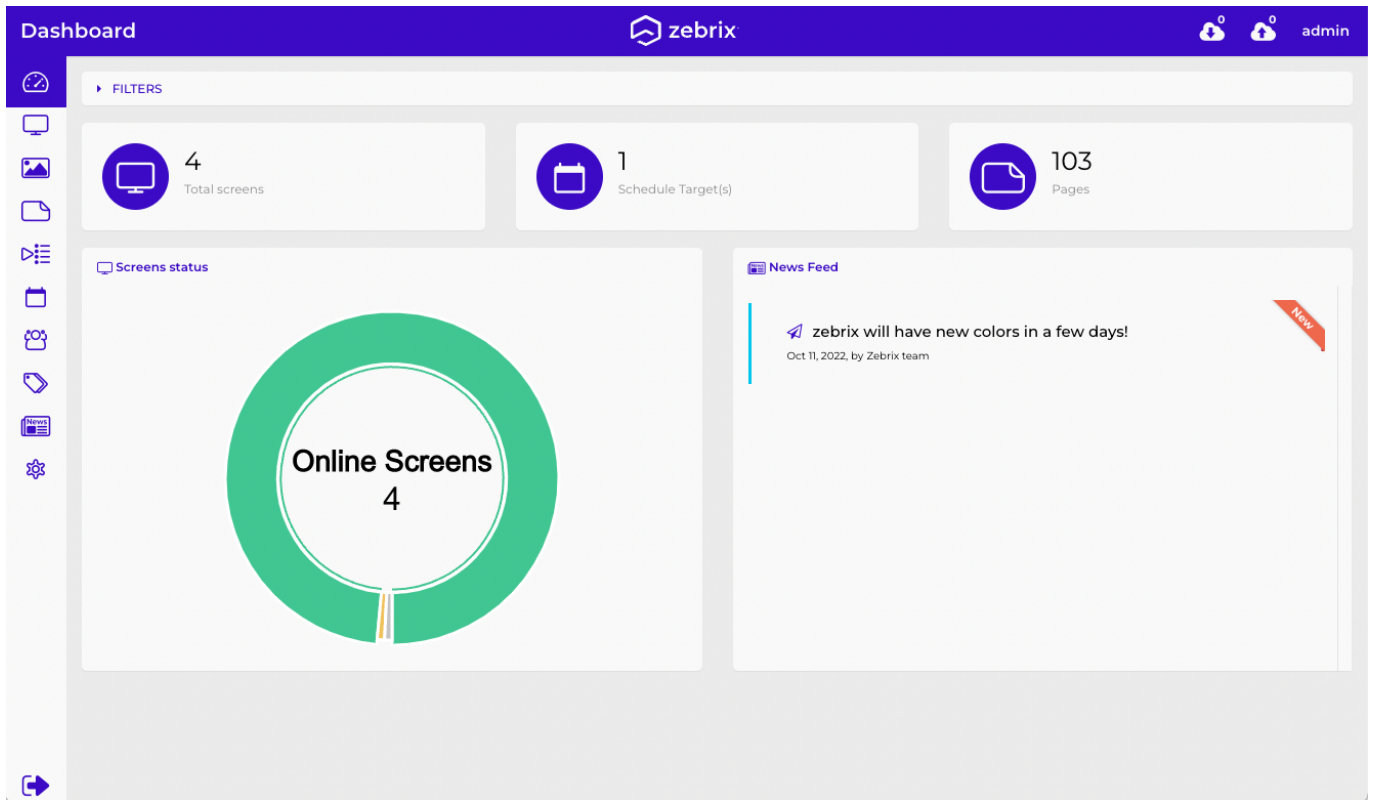

zebrix version 2.10 - New features (to be released on 24 October)

New visual identity (web version and mobile application)

With this new version of zebrix we present you with a new, clearer and more up-to-date design

The image shows a login interface for Zebrix. At the top, there is the Zebrix logo, which consists of a stylized purple hexagon icon followed by the text "zebrix®" and "Digital Signage Solution" below it. Below the logo, there are three input fields stacked vertically. The first field is labeled "Client" and has a building icon on the left. The second field is labeled "Username" and has a person icon on the left. The third field is labeled "Password" and has a key icon on the left. Below these fields is a large blue button labeled "Log In". At the bottom of the form, there is a link that says "Lost password? Click here".

From the login page, you will discover your new interface as well as the new zebrix logo and its new colours. All the icons, now clearer, have also been redesigned by our web designer.

The zebrix mobile application also adopts this new identity.

The user experience has also been improved with many optimizations. Of course, we have made sure that you can easily find your way around.

The toolbars are now tidier and clearer: for example, we have grouped the filter buttons together and, where possible, on the buttons we have put text next to the pictograms to better understand their action.