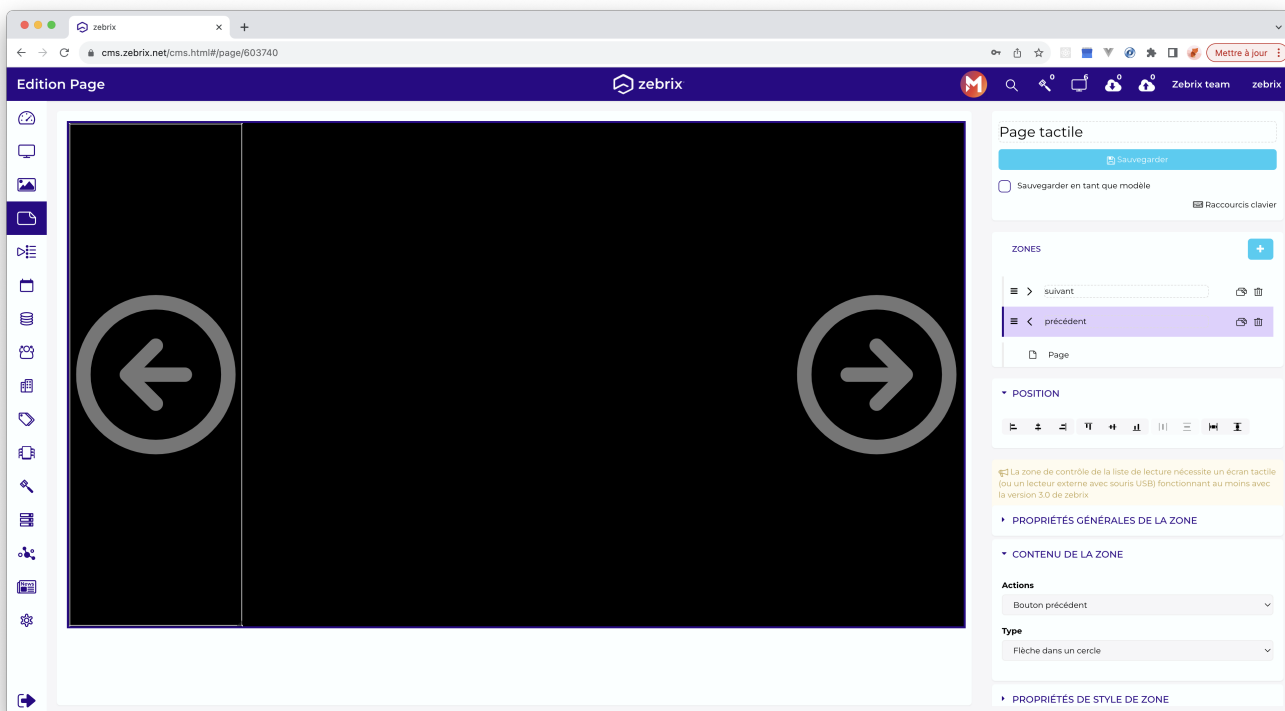

Touch zone for playlist control

In Zebrix, you can add an overlay page to a playlist (one that goes in front of all the others). To this, you can add touch zones to move to the next or previous page.

Creating a tactile control page.

In the page tab, add a new page by clicking on

Name the page and confirm

Then add a new zone by clicking the + button

Then, in zone content, choose in Actions the type of action you want to perform on the playlist.

- The Previous and Next buttons allow you to go to the next (or previous) page of the playlist by simply pressing on the screen. Place these buttons in logical places for the user to understand. Also, if you don't like the design of the buttons, you can select invisible in: zone content > type: this will allow you to add your design to the background of the touch area in an image zone.
- With Previous (or Next) Scan the area allows you to go to the previous (or next) page of the playlist by sliding your finger across the area of the screen to the left (or right) to return to the previous (or next) page. Be careful, however, to place these zones in logical locations on the page. These areas are invisible to the user, so don't hesitate to enlarge them so that the user can be sure of accessing them.
- With Swipe Previous/Next Zone you can move to the previous or next page in the same zone by sliding your finger left or right over the area of the screen. To return to the previous page to the left or the next page to the right. You can make a zone that covers the whole page, to control