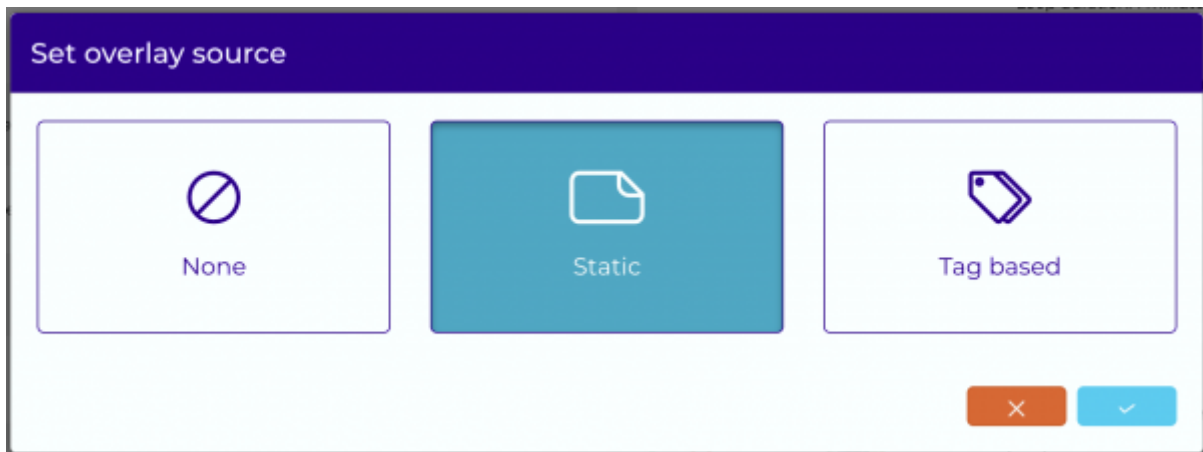

then on

click on static then ok to close the modal. Then click **save**. A new **Add overlay page** button appears under **change overlay type**.