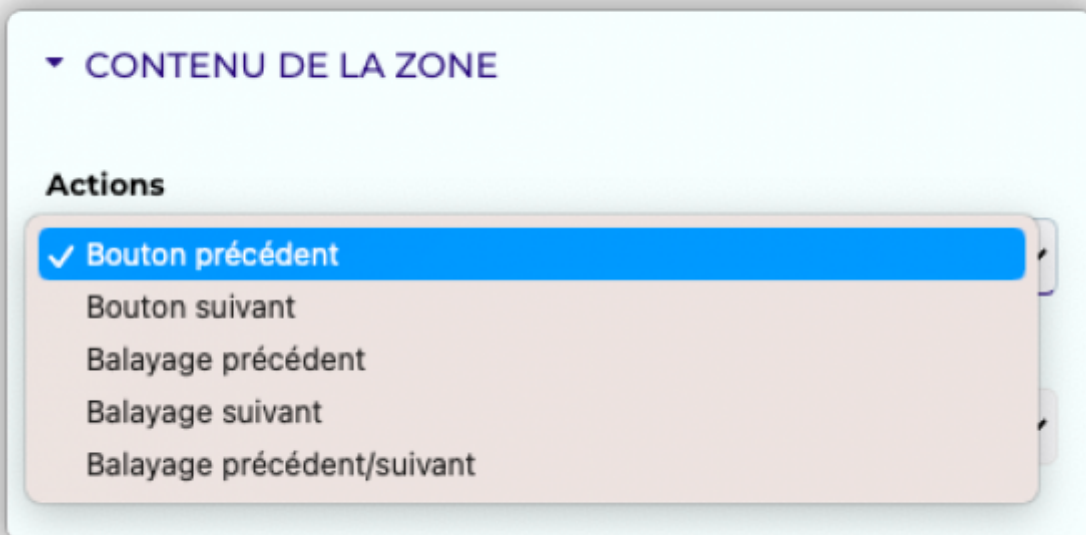

Touch zone for playlist control

In Zebrix, you can add an overlay page to a playlist (one that goes in front of all the others). To this, you can add touch zones to move to the next or previous page.

Creating a tactile control page.

In the page tab, add a new page by clicking on

Name the page and confirm

Then add a new zone by clicking the + button

Then, in zone content, choose in Actions the type of action you want to perform on the playlist.

- The Previous and Next buttons allow you to go to the next (or previous) page of the playlist by simply pressing on the screen. Place these buttons in logical places for the user to understand. Also, if you don't like the design of the buttons, you can select invisible in: zone content > type: this will allow you to add your design to the background of the touch area in an image zone.
- With Previous (or Next) Scan the area allows you to go to the previous (or next) page of the playlist by sliding your finger across the area of the screen to the left (or right) to return to the previous (or next) page. Be careful, however, to place these zones in logical locations on the page. These areas are invisible to the user, so don't hesitate to enlarge them so that the user can be sure of accessing them.
- With Swipe Previous/Next Zone you can move to the previous or next page in the same zone by sliding your finger left or right over the area of the screen. To return to the previous page to the left or the next page to the right. You can make a zone that covers the whole page, to control