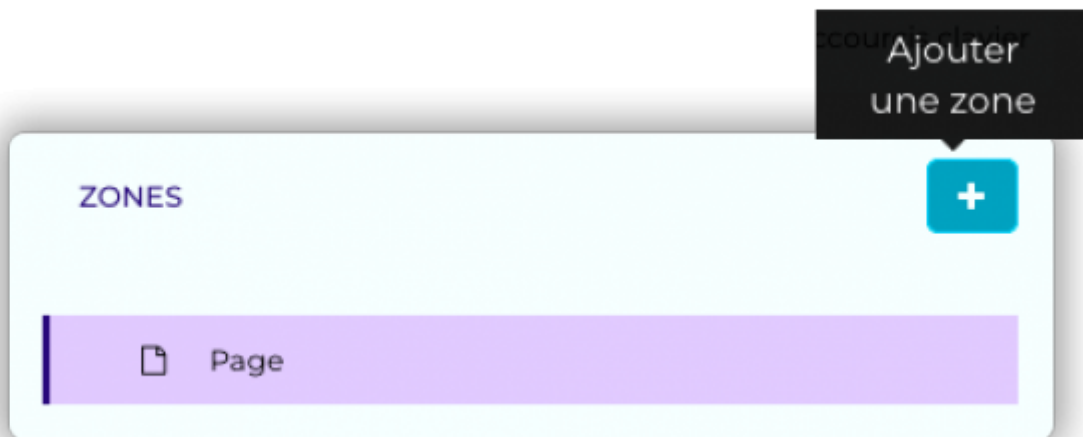

Touch zone for playlist control

In Zebrix, you can add an overlay page to a playlist (one that goes in front of all the others). To this, you can add touch zones to move to the next or previous page.

Creating a tactile control page.

In the page tab, add a new page by clicking on

Name the page and confirm

Then add a new zone by clicking the + button

Then, in zone content, choose in Actions the type of action you want to perform on the playlist.

- The Previous and Next buttons allow you to go to the next (or previous) page of the playlist by simply pressing on the screen. Place these buttons in logical places for the user to understand. Also, if you don't like the design of the buttons, you can select invisible in: zone content > type: this will allow you to add your design to the background of the touch area in an image zone.
- With Previous (or Next) Scan the area allows you to go to the previous (or next) page of the playlist by sliding your finger across the area of the screen to the left (or right) to return to the previous (or next) page. Be careful, however, to place these zones in logical locations on the page. These areas are invisible to the user, so don't hesitate to enlarge them so that the user can be sure of accessing them.
- With Swipe Previous/Next Zone you can move to the previous or next page in the same zone by sliding your finger left or right over the area of the screen. To return to the previous page to the left or the next page to the right. You can make a zone that covers the whole page, to control